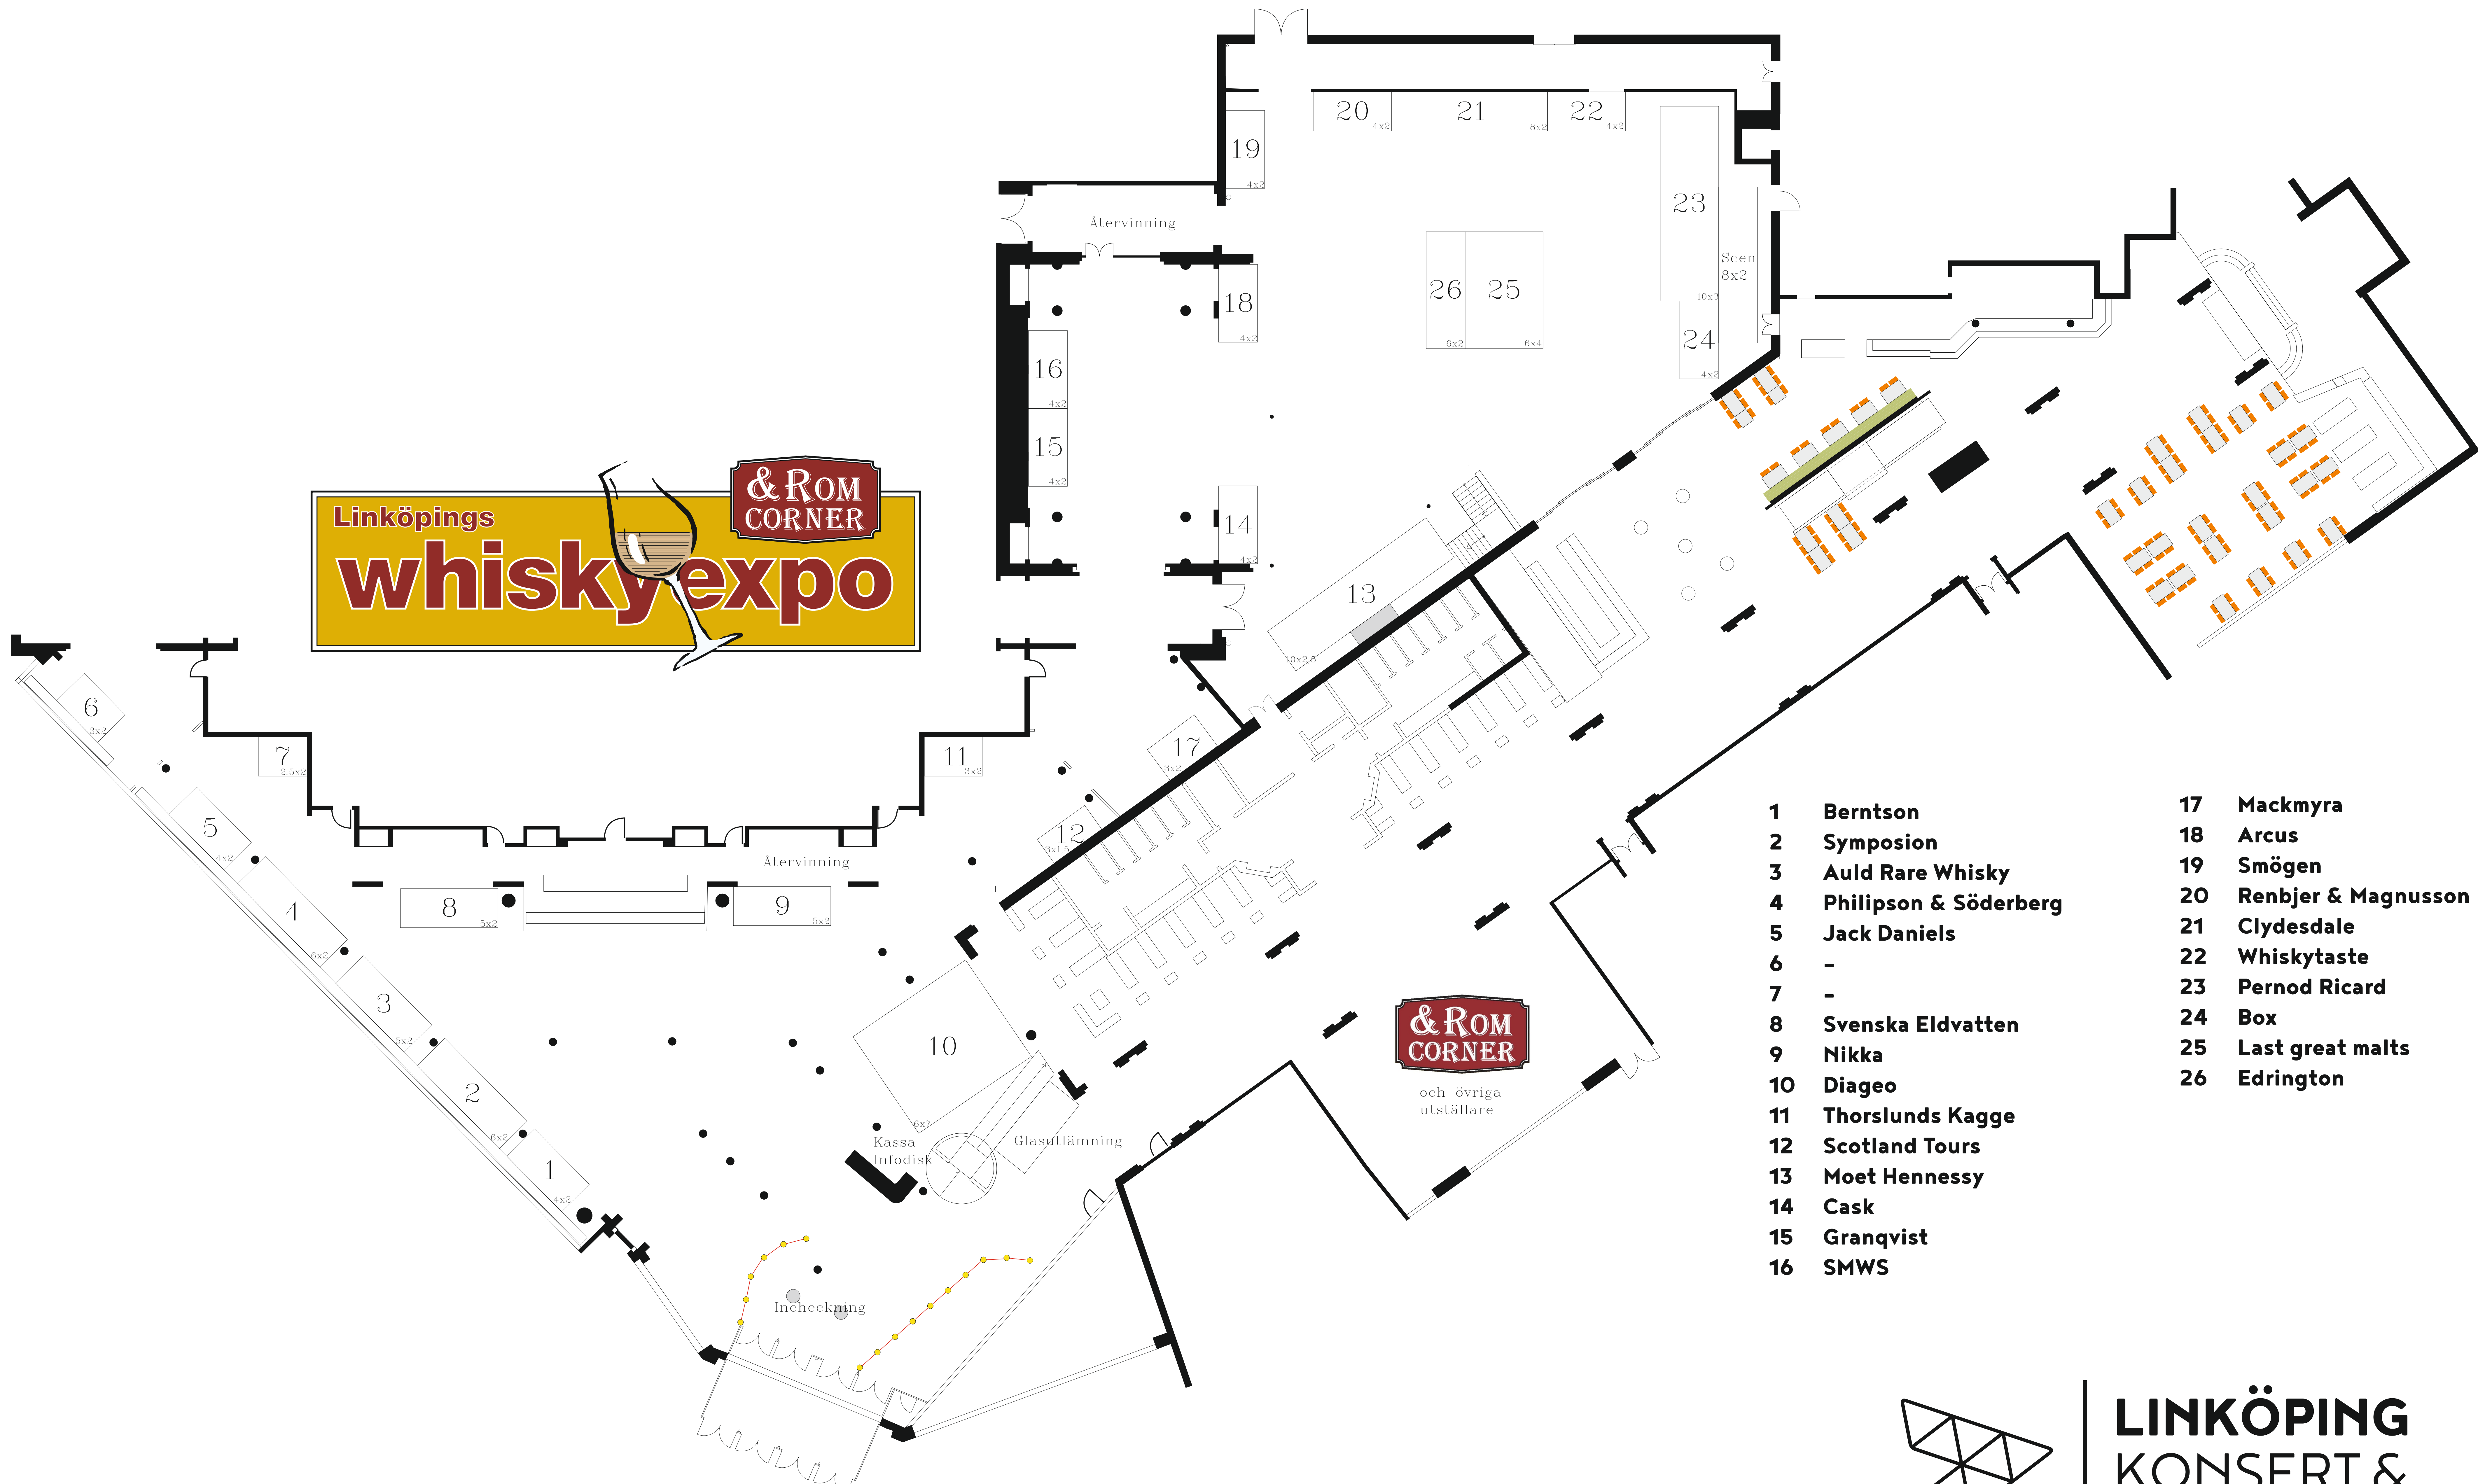

Linköpings
whiskyexpo

**& ROM
CORNER**

- | | | | |
|----|-----------------------|----|---------------------|
| 1 | Berntson | 17 | Mackmyra |
| 2 | Symposion | 18 | Arcus |
| 3 | Auld Rare Whisky | 19 | Smögen |
| 4 | Philipson & Söderberg | 20 | Renbjer & Magnusson |
| 5 | Jack Daniels | 21 | Clydesdale |
| 6 | - | 22 | Whiskytaste |
| 7 | - | 23 | Pernod Ricard |
| 8 | Svenska Eldvatten | 24 | Box |
| 9 | Nikka | 25 | Last great malts |
| 10 | Diageo | 26 | Edrington |
| 11 | Thorslunds Kagge | | |
| 12 | Scotland Tours | | |
| 13 | Moet Hennessy | | |
| 14 | Cask | | |
| 15 | Granqvist | | |
| 16 | SMWS | | |